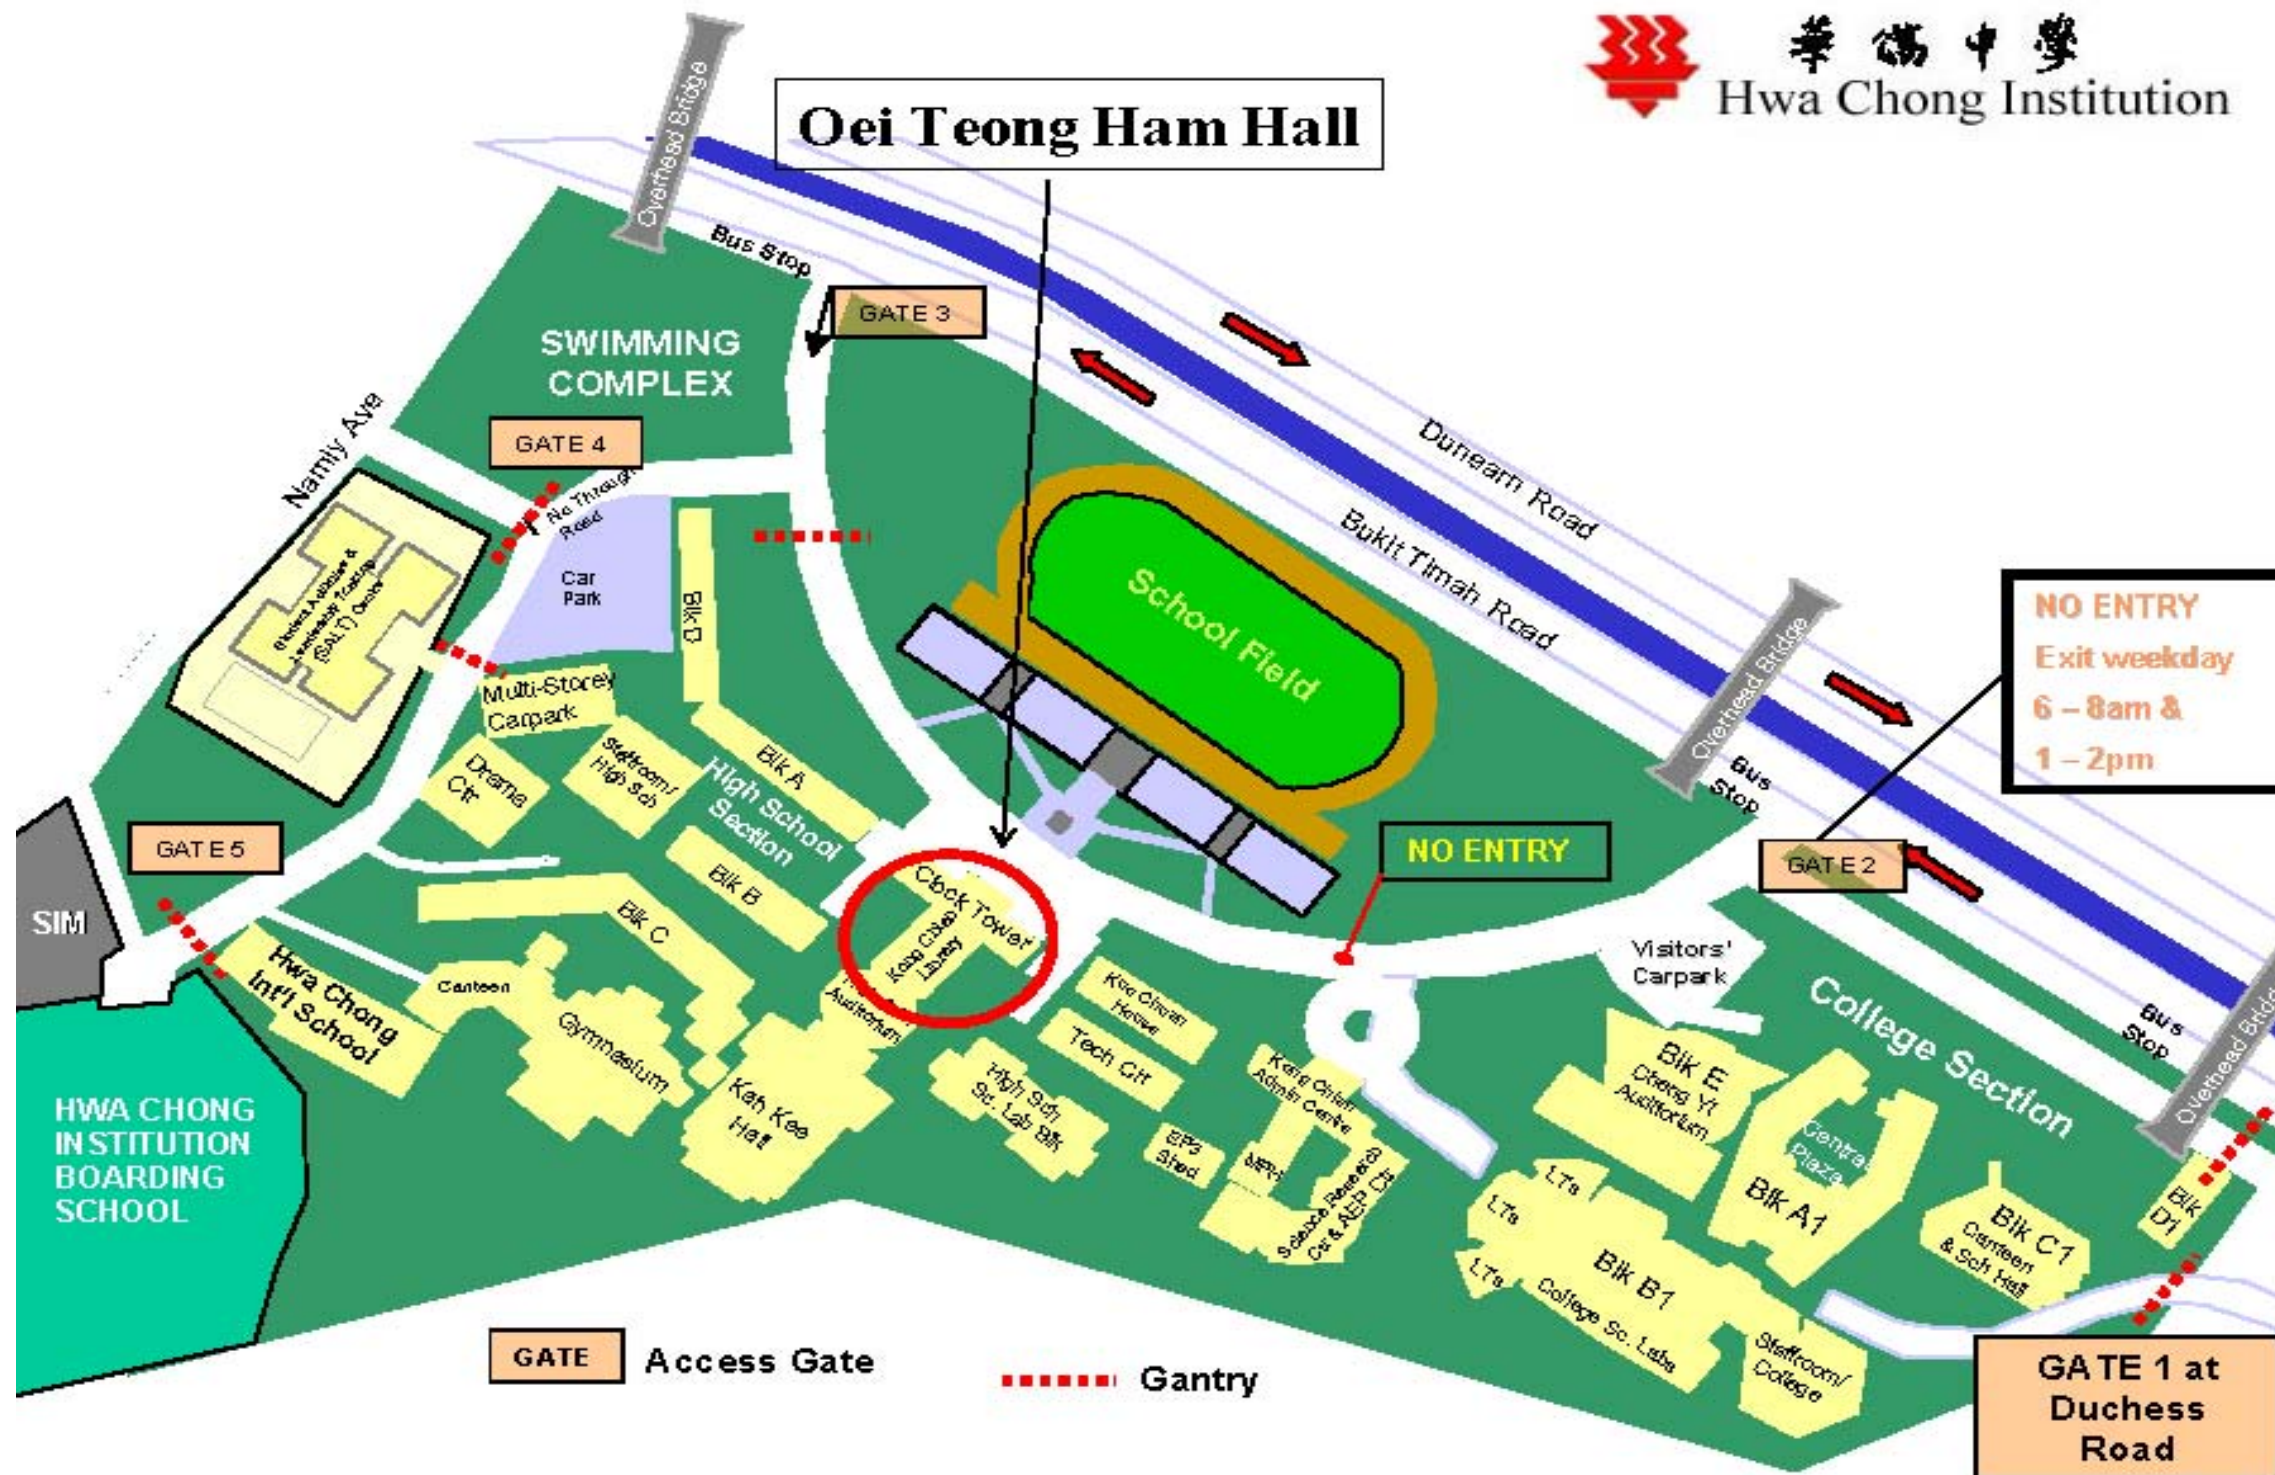

2012 SECONDARY 1 REGISTRATION

Time: 0800 - 1200 hrs

Venue: Oei Teong Ham Hall @ Clock Tower

STAT-NAME	COUNTER	PRI-SCH-NAME
AARON LEE WEI QI	1	NANYANG PRIMARY SCHOOL
AARON TOH YAN JIE	1	NANYANG PRIMARY SCHOOL
ALEXANDER CHARLES ER ZHENWEI	1	RIVER VALLEY PRIMARY SCHOOL
ALOYSIUS TAY	1	GREENWOOD PRIMARY SCHOOL
ALPHONSUS ZAI WEI-ERN	1	GONGSHANG PRIMARY SCHOOL
AN YEQI	1	PEI CHUN PUBLIC SCHOOL
ANDERS KONG JUNHUI	1	CHONGFU SCHOOL
ANDREW HANGCHI LAW WEI KEONG	1	HENRY PARK PRIMARY SCHOOL
ANDREW LEE KIT	1	MARIS STELLA HIGH SCHOOL
ANDREW LEE RUO ZUN	1	NANYANG PRIMARY SCHOOL
ANDREW LIM JIAN FEI	1	QUEENSTOWN PRIMARY SCHOOL
ANG CHOONG LYON JOSHUA	1	ST. JOSEPH'S INSTITUTION JUNIOR
ANG LE SHAUN	1	TAO NAN SCHOOL
ANG SHAO HENG	1	ANDERSON PRIMARY SCHOOL
ANG WEI XUAN	1	MEE TOH SCHOOL
ANG YONG SIANG ALWIN	1	GREENWOOD PRIMARY SCHOOL
ASLAN TAY	1	CATHOLIC HIGH SCHOOL
AU WEI HOE	1	FUHUA PRIMARY SCHOOL
AUYOK RYAN	1	NANYANG PRIMARY SCHOOL
BARRY LEE WENHAO	1	NANYANG PRIMARY SCHOOL
BECKHAM WEE YU ZHENG	1	AI TONG SCHOOL
BENJAMIN LEE HONG RUI	1	SOUTH VIEW PRIMARY SCHOOL
BI JIAMING	1	NAN HUA PRIMARY SCHOOL
BRADLEY LIM WEI YI	1	KUO CHUAN PRESBYTERIAN PRIMARY SCHOOL
BRENDAN ANG WEI JIE	1	ST. ANTHONY'S PRIMARY SCHOOL
BRYAN NG KAI JUN	1	SENG KANG PRIMARY SCHOOL
BRYAN ONG LIMING	1	HUAMIN PRIMARY SCHOOL
BRYAN WANG JUN HAN	1	NANYANG PRIMARY SCHOOL
BRYAN WANG PENG JUN	1	TAO NAN SCHOOL
CAI KAI'AN	1	SOUTH VIEW PRIMARY SCHOOL
CALVIN CHEN YOU JIA	1	PEI HWA PRESBYTERIAN PRIMARY SCHOOL
CHAM YEE SHUEN	1	CATHOLIC HIGH SCHOOL
CHAN JUN JIE	1	WOODGROVE PRIMARY SCHOOL
CHAN YI XUAN	1	NANYANG PRIMARY SCHOOL
CHAN YONG JIE	1	NAN HUA PRIMARY SCHOOL
CHAN YUN XUE RICHIE	1	RED SWASTIKA SCHOOL
CHAN ZHUO YANG	1	ST. ANTHONY'S PRIMARY SCHOOL
CHEN HONGPO	1	QIFA PRIMARY SCHOOL
CHEN JINGXIANG	1	HONG WEN SCHOOL
CHEN RONG MING MICHAEL	1	ST. GABRIEL'S PRIMARY SCHOOL
CHEN YUAN XUAN	1	NAN HUA PRIMARY SCHOOL
CHEN ZHONGYAN	1	DA QIAO PRIMARY SCHOOL
CHENG GING WEI	1	RULANG PRIMARY SCHOOL
CHEONG EE REI	1	ST. JOSEPH'S INSTITUTION JUNIOR
CHEONG NEVILLE	1	GREENRIDGE PRIMARY SCHOOL
CHEONG NIGEL	1	GREENRIDGE PRIMARY SCHOOL
CHESTER NG YAN HAO	1	KUO CHUAN PRESBYTERIAN PRIMARY SCHOOL
CHEW KIM HONG, DEVYN	1	RULANG PRIMARY SCHOOL
CHEW ZHEN YUAN	1	WOODLANDS PRIMARY SCHOOL
CHEW ZHENG YUAN	1	HOLY INNOCENTS' PRIMARY SCHOOL
CHIA SHAO XIAN	2	AI TONG SCHOOL
CHNG LIP KIAM	2	YEW TEE PRIMARY SCHOOL
CHNG WEI SHENG, ELLIOT	2	ROSYTH SCHOOL
CHONG JUN WEI	2	RULANG PRIMARY SCHOOL
CHONG TSHUEN HAU	2	HENRY PARK PRIMARY SCHOOL